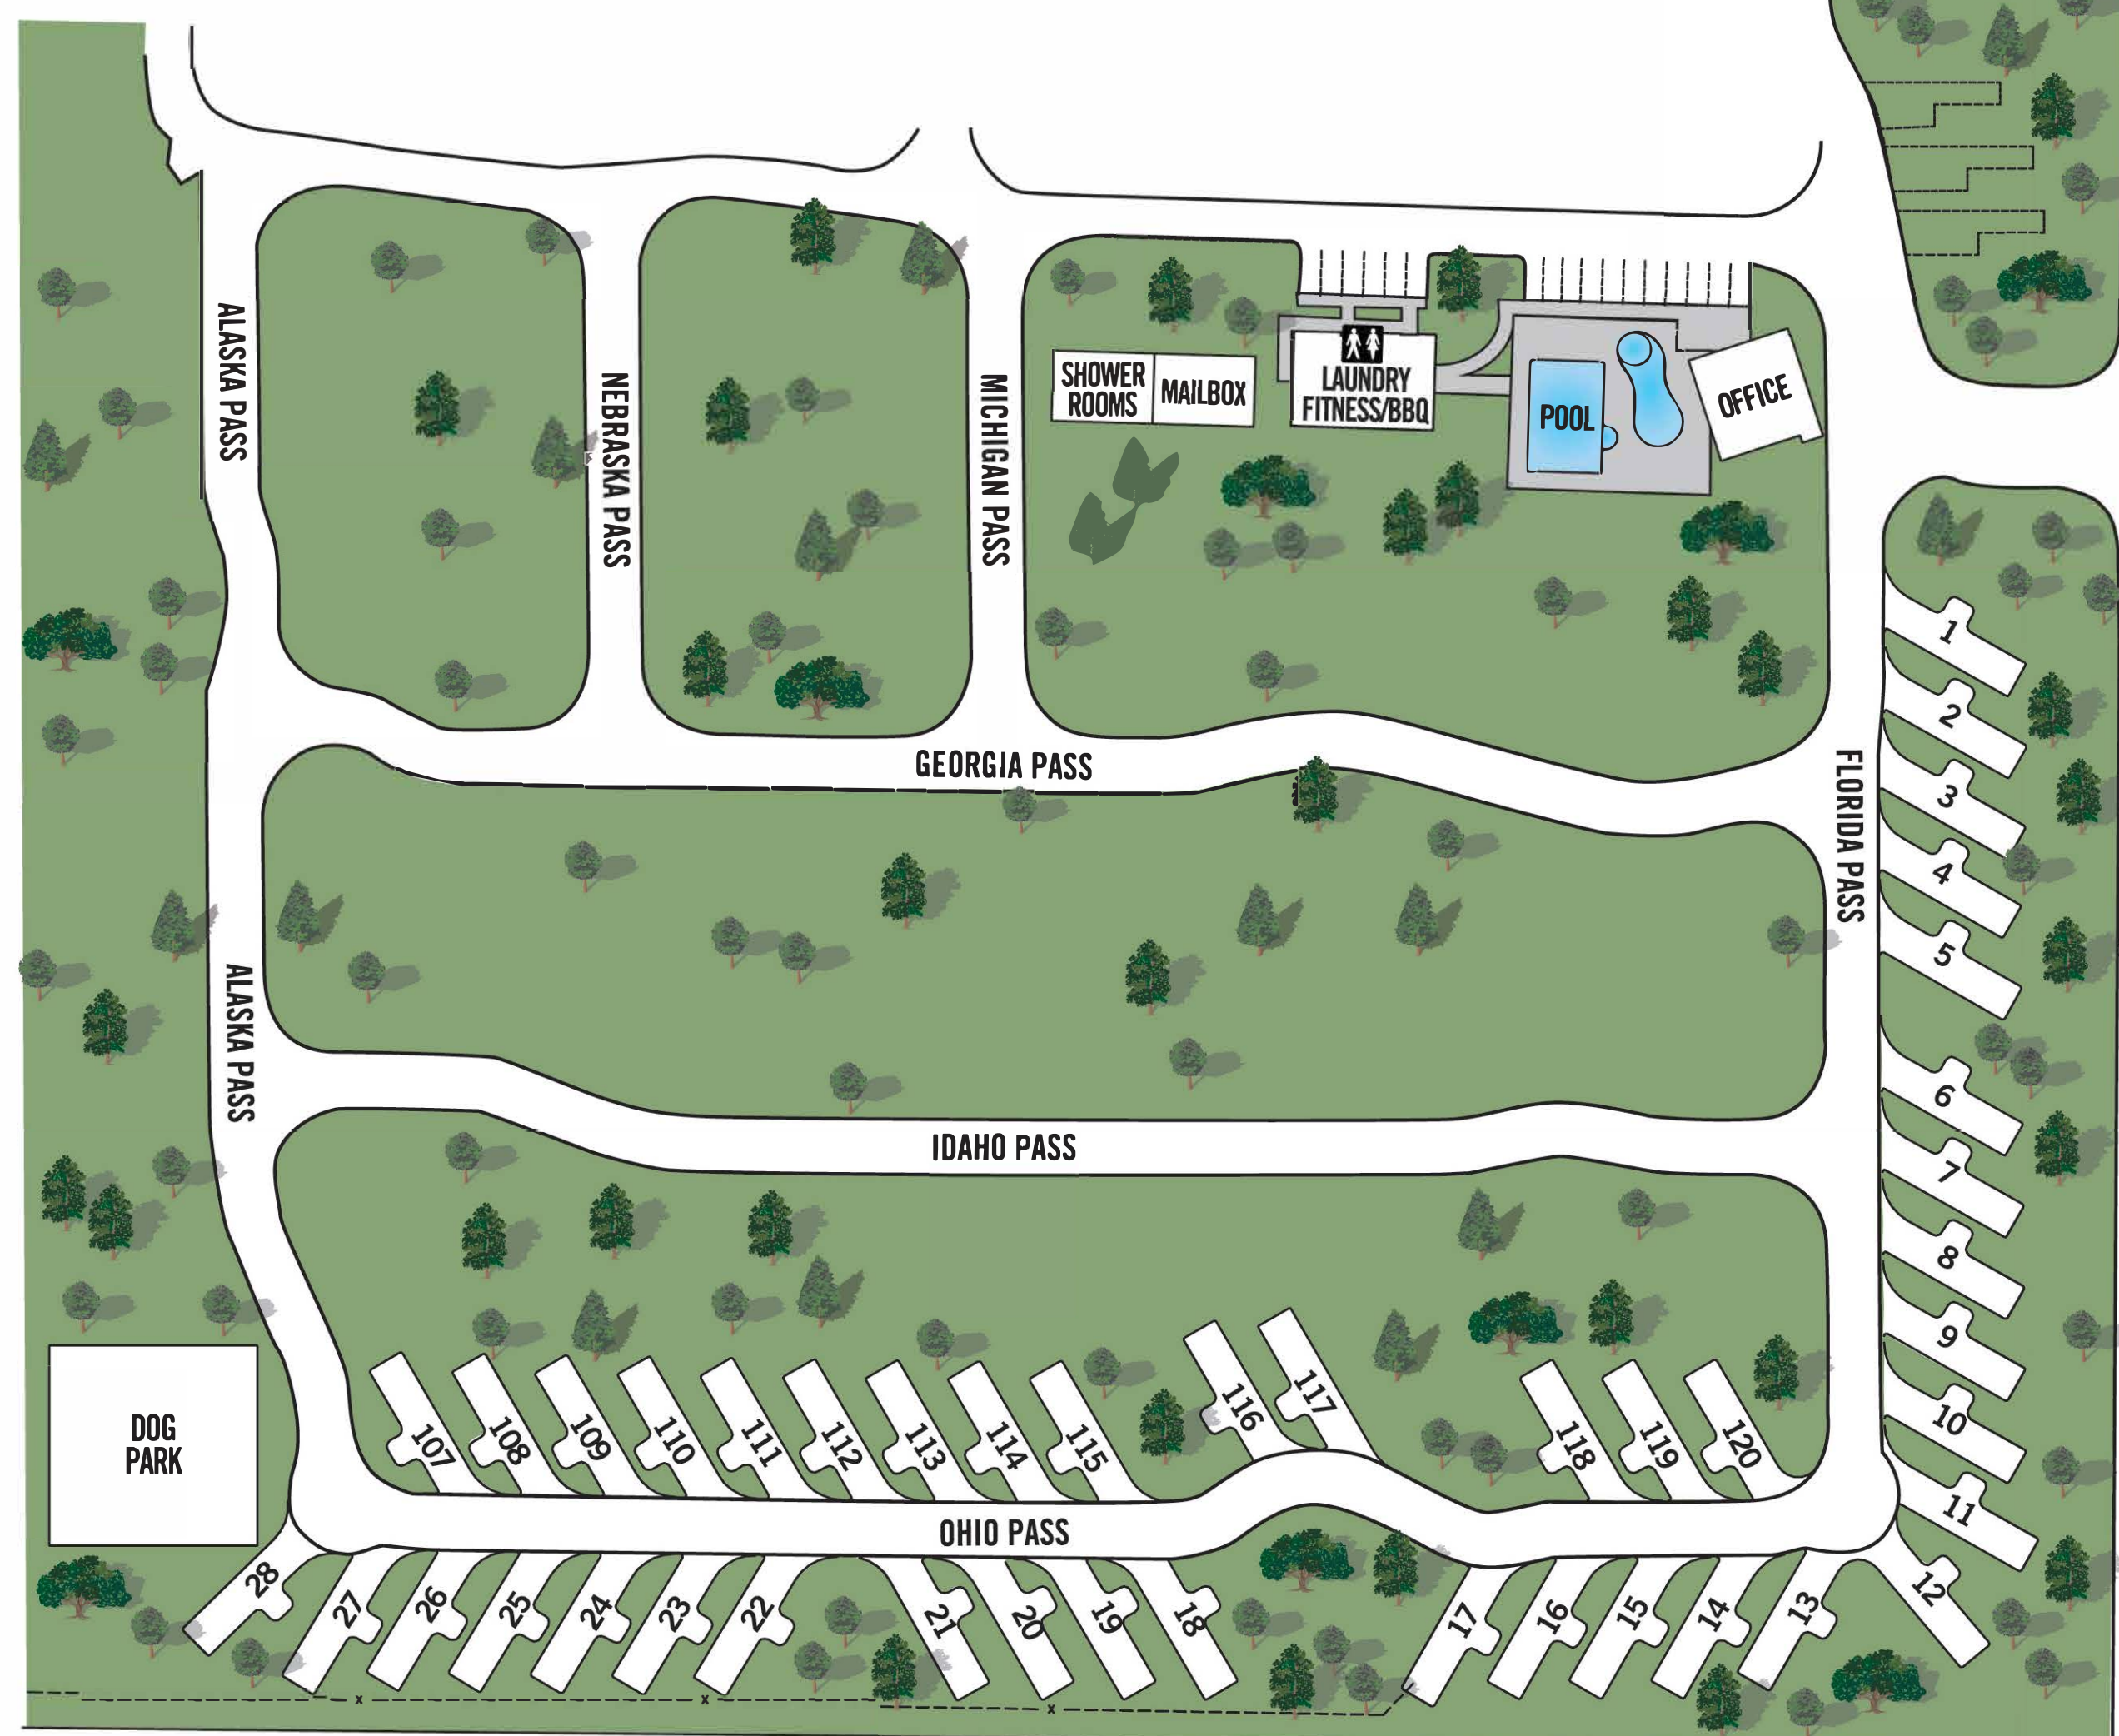

- est. 2018 -
VILLAGE FARM
 TINY HOME COMMUNITY
 SUSTAINING • ENRICHING • GROWING

DECKER LANE

- KEY**
- 1 Bergstrom Farm House
Co-Working Center
 - 2 Bergstrom Barn and Farm Stand
 - 3 Sales Model Center
 - 4 Future Amenities: Amphitheater,
General Store, Bistro
 - 5 Green House
 - 6 Hen House