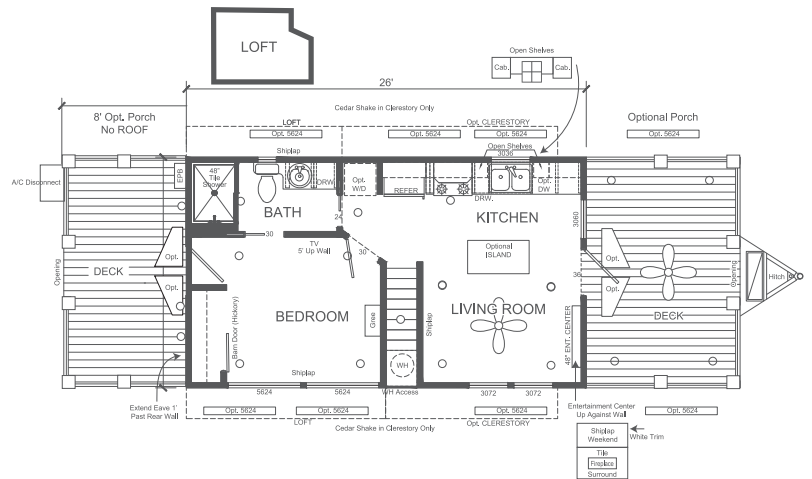

THE TUMBLEWEED MODEL

1 Bedroom with loft, 1 Bathroom, Full Kitchen, Sq. Ft: 399

399 SQ FT HOME, SLEEPS UP TO 4 ADULTS

Dimensions

Units are 15 feet wide by 44 feet long.

Appliances - Summit

- Noritz On Demand Water Heater, Natural Gas
- Whirlpool Front Loading Washer / Dryer
- Smooth top electric range
- Microwave/Convection - stainless steel
- Side by Side Refrigerator with ice in door, stainless steel

Additional Features

- Fully covered front deck
- Bedroom sized for King, two side tables
- Insulation Values: R 22 in ceiling, R11 floors, R13 Sidewalls

Turnkey

- All units come "turnkey" with all appliances and hardware included.
- All you will need is furniture.